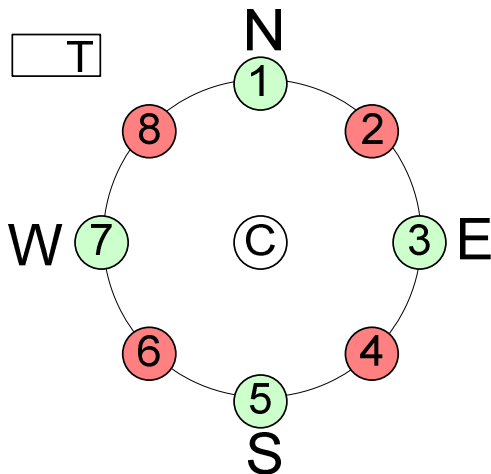

# 2008 Club Race Olympic Circle Courses

CSt - Center Start, between green buoy & orange flag on start boat  
 CF - Center Finish, between orange buoy & orange flag  
 TF - Tower Finish, between green buoy & tower  
 #s - round mark # to starboard, as an exception to port rounding

Start line is restricted until the last fleet to start clears the start line  
 Finish is restricted except during start sequence

Letter - Course

- A - triangle, windward, leeward, windward center finish
- B - triangle, center finish
- C - windward, leeward, windward center finish
- D - windward, leeward, windward, leeward, windward center finish
- T - triangle, tower finish
- OT - triangle, windward, leeward, tower finish

Courses may be altered by race committee per rules 32.2, 33 & 34

Note: T & OT courses (except 8) include an additional windward mark rounding.